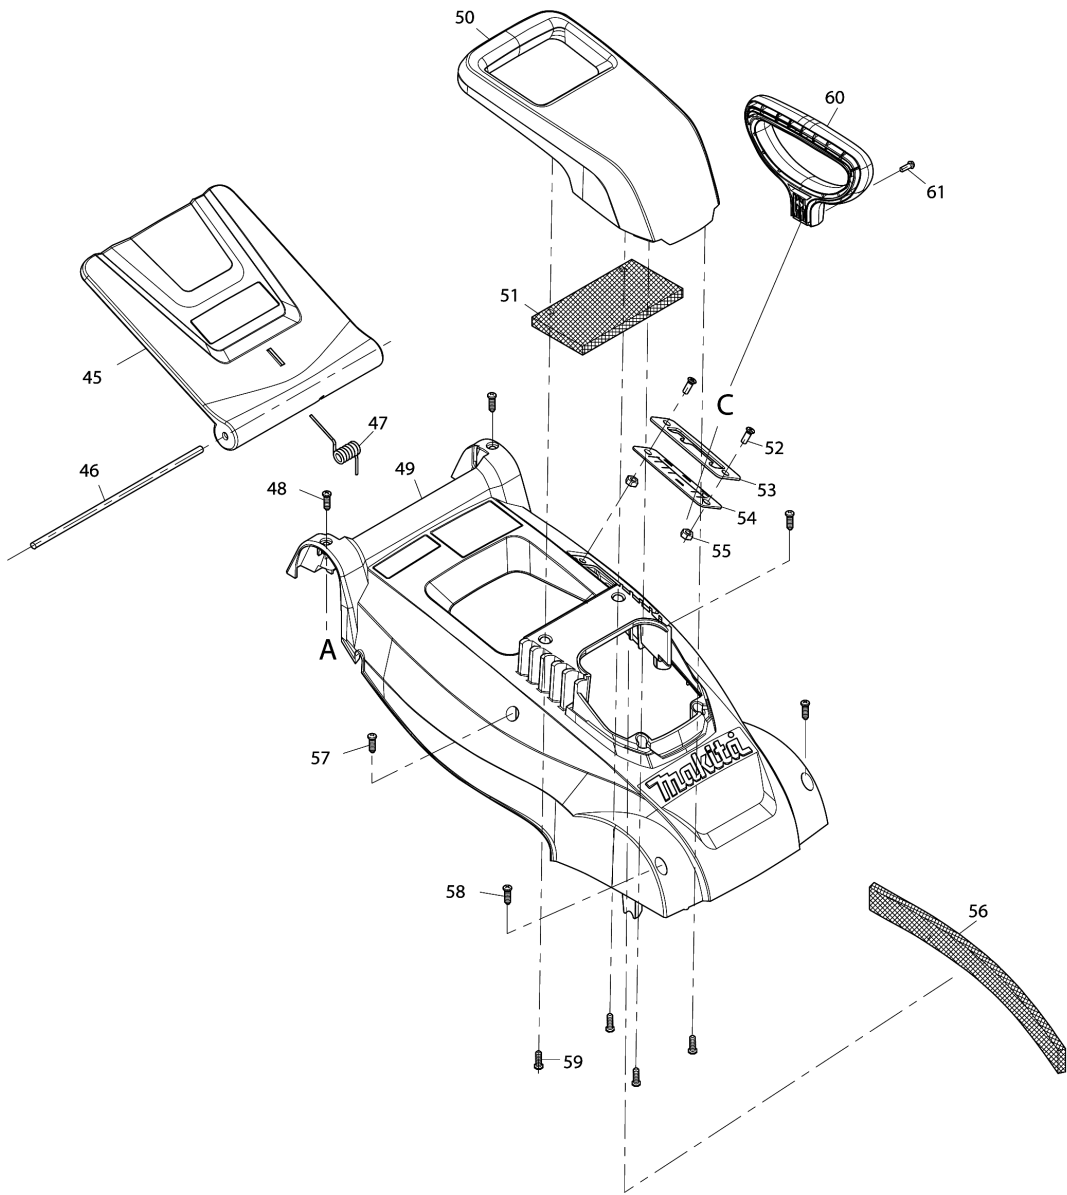

Model No.ELM3320 330MM ELECTRIC LAWN MOWER