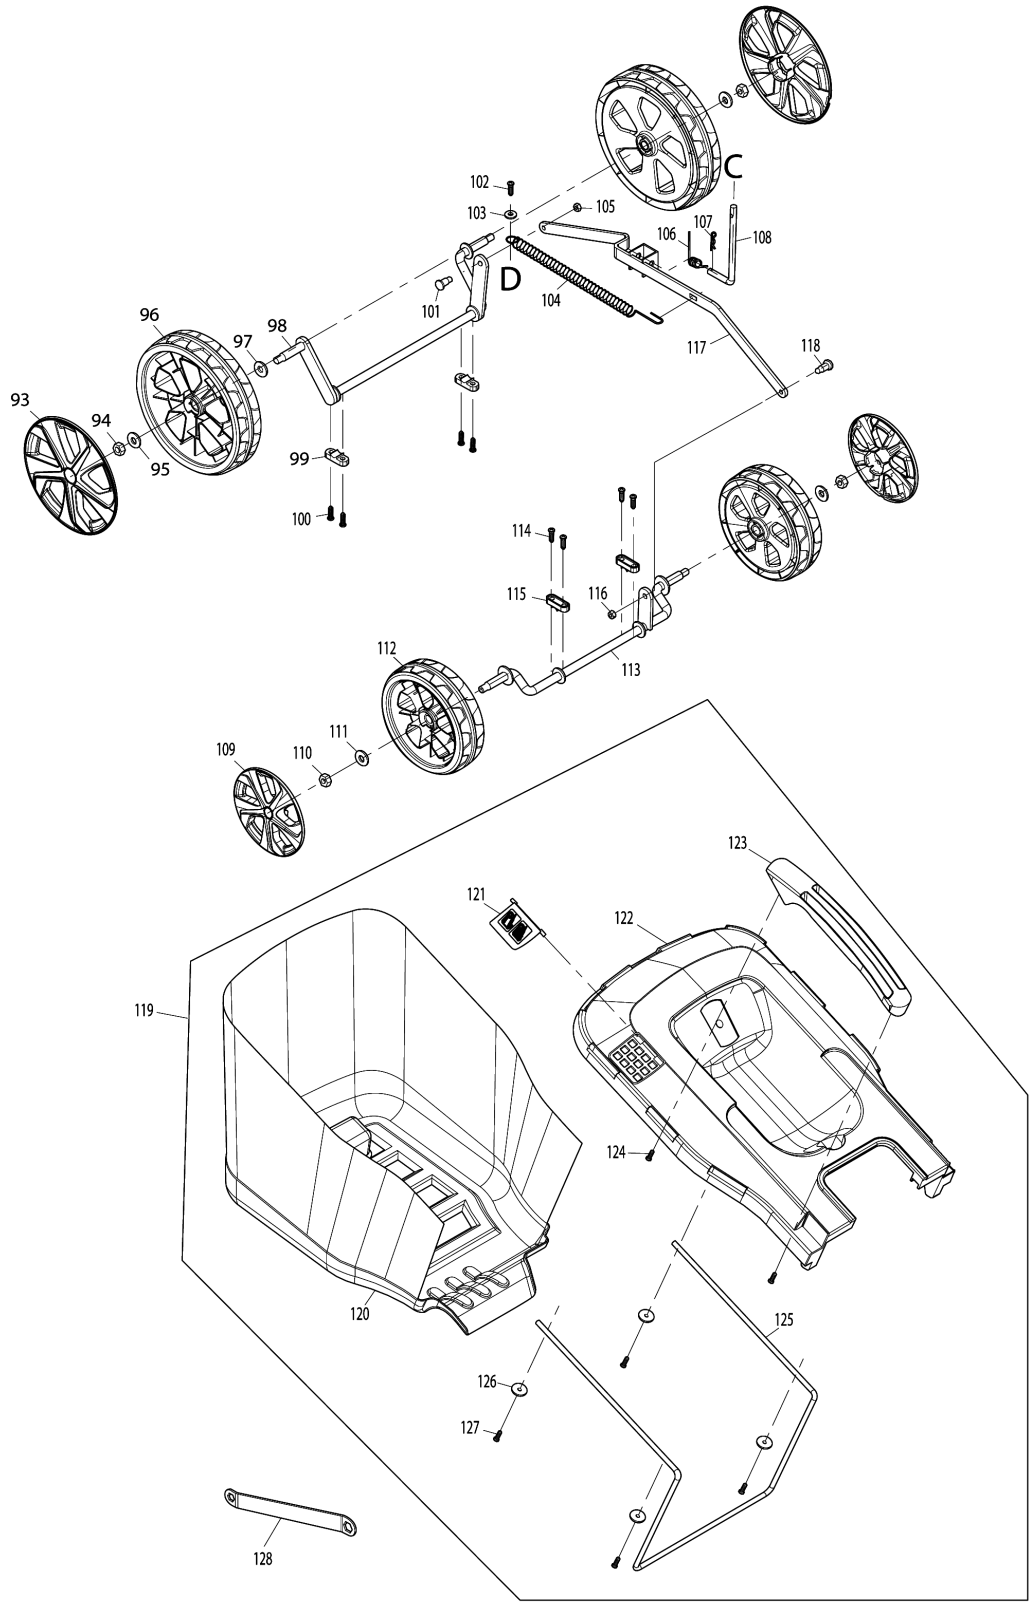

Model No.ELM3320 330MM ELECTRIC LAWN MOWER