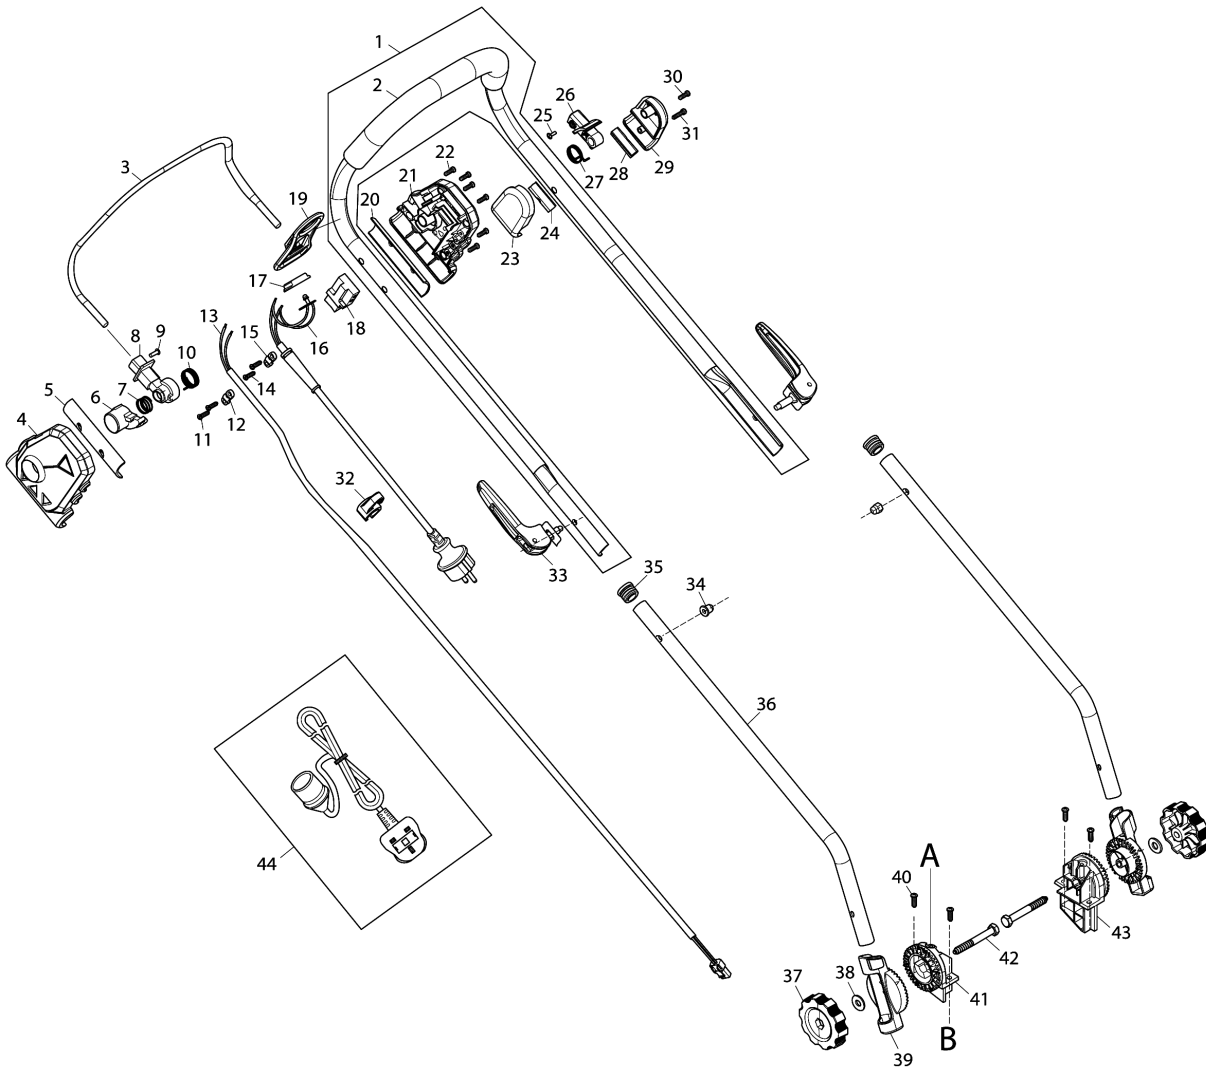

Model No.ELM3320 330MM ELECTRIC LAWN MOWER